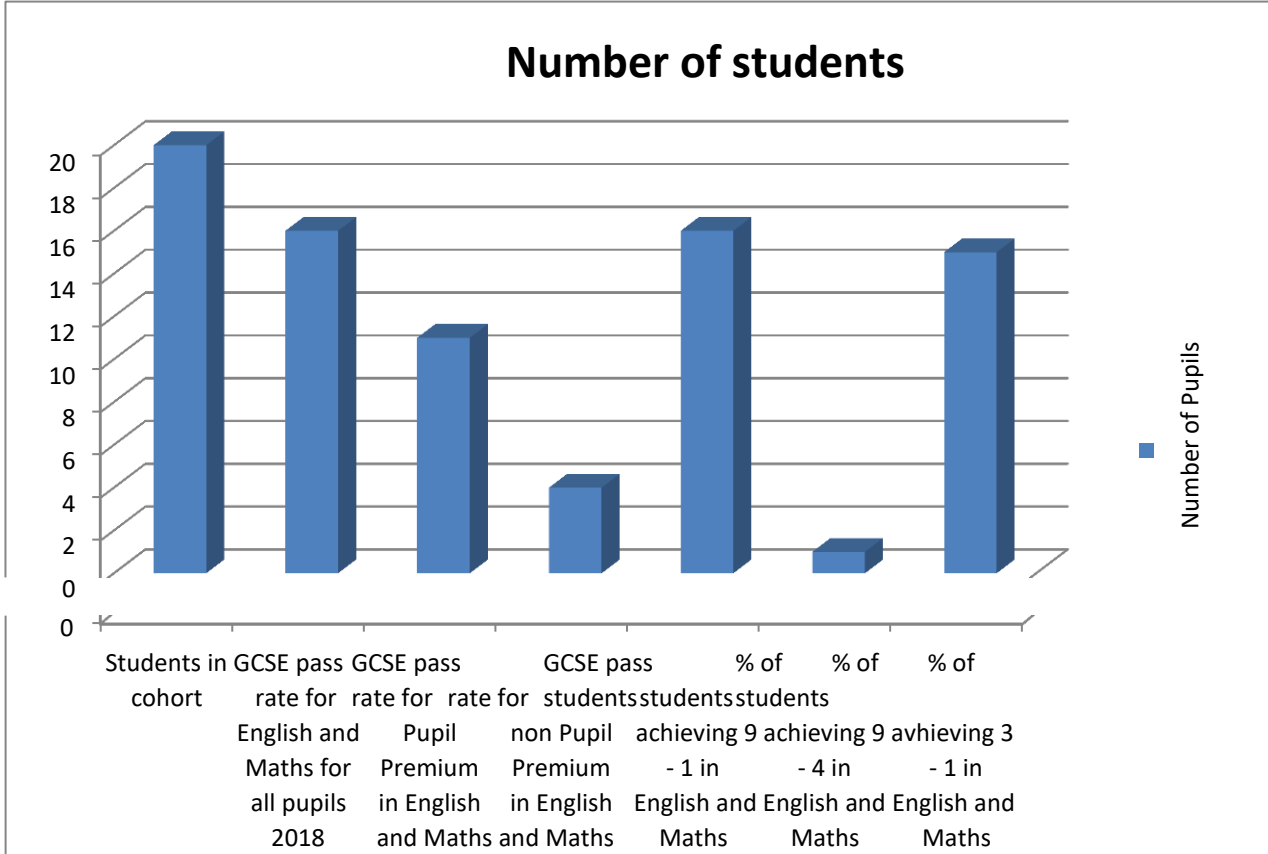

Maths and English 2018 GCSE results

Number of students Percentage

Students in cohort	20	
GCSE pass rate for English and Maths for all pupils 2018	16	80%
GCSE pass rate for Pupil Premium in English and Maths	11	67%
GCSE pass rate for non Pupil Premium in English and Maths	4	25%
% of students achieving 9 - 1 in English and Maths	16	80%
% of students achieving 9 - 4 in English and Maths	1	6%
% of students avhieving 3 - 1 in English and Maths	15	94%