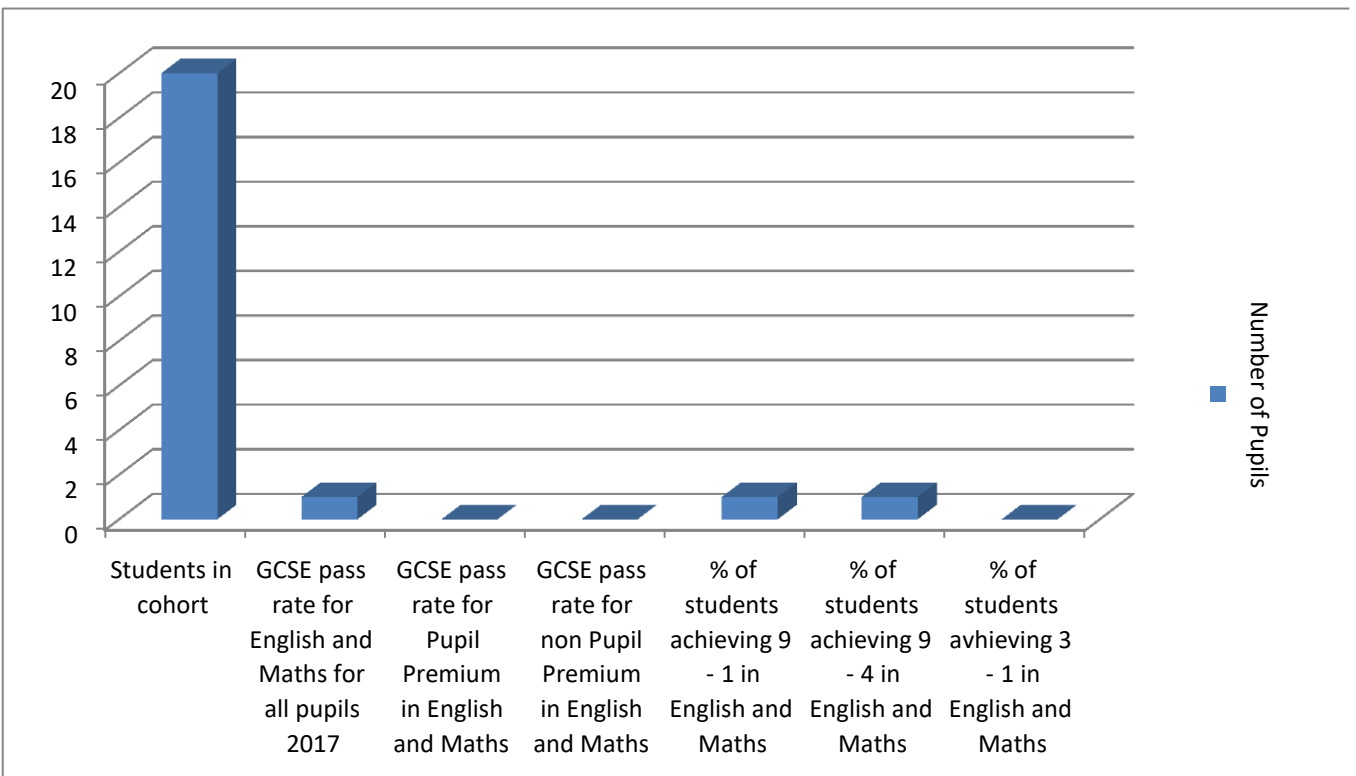

Maths and English 2017 GCSE results

Number of students Percentage

Students in cohort	20	
GCSE pass rate for English and Maths for all pupils 2017	1	5%
GCSE pass rate for Pupil Premium in English and Maths	0	0
GCSE pass rate for non Pupil Premium in English and Maths	0	0
% of students achieving 9 - 1 in English and Maths	1	5%
% of students achieving 9 - 4 in English and Maths	1	5%
% of students avhieving 3 - 1 in English and Maths	0	0